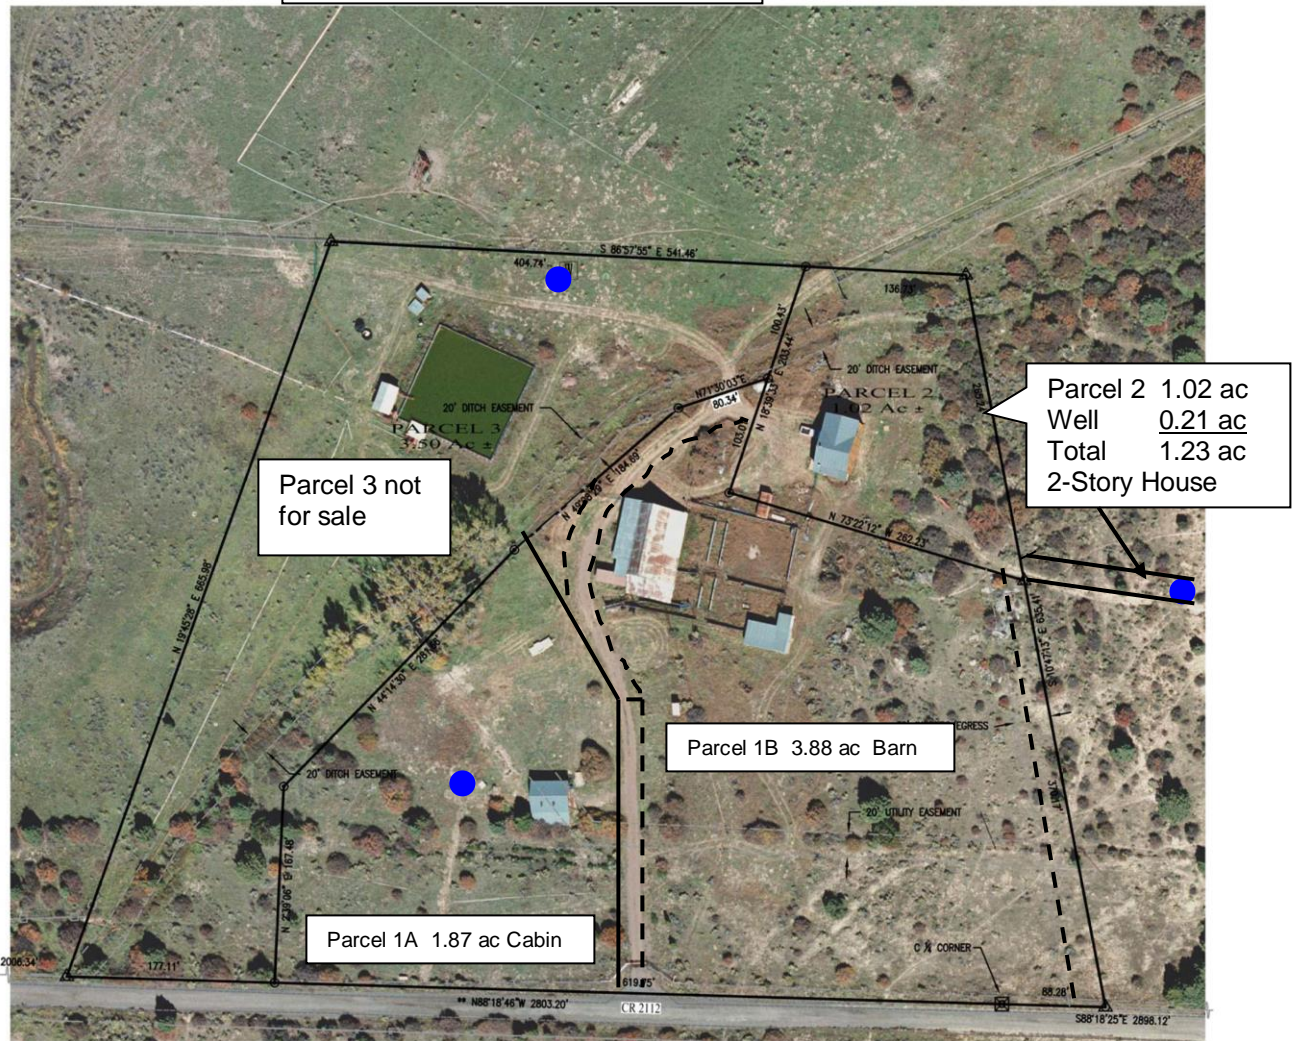

## Aerial Map: Parcels for Sale

### Aerial map of parcels for sale at #20 Apache County Road 2112, Nutrioso, AZ 85932:

- Parcel 1A – 1.87 acres with cabin
- Parcel 1B – 3.88 acres with barn
- Parcel 2 – 1.23 acres: 1.02 acres with 2 story house and 0.21 acres with well

- Water wells
- Ingress/egress easements

Property lines, easements, and features are approximate for illustration only.