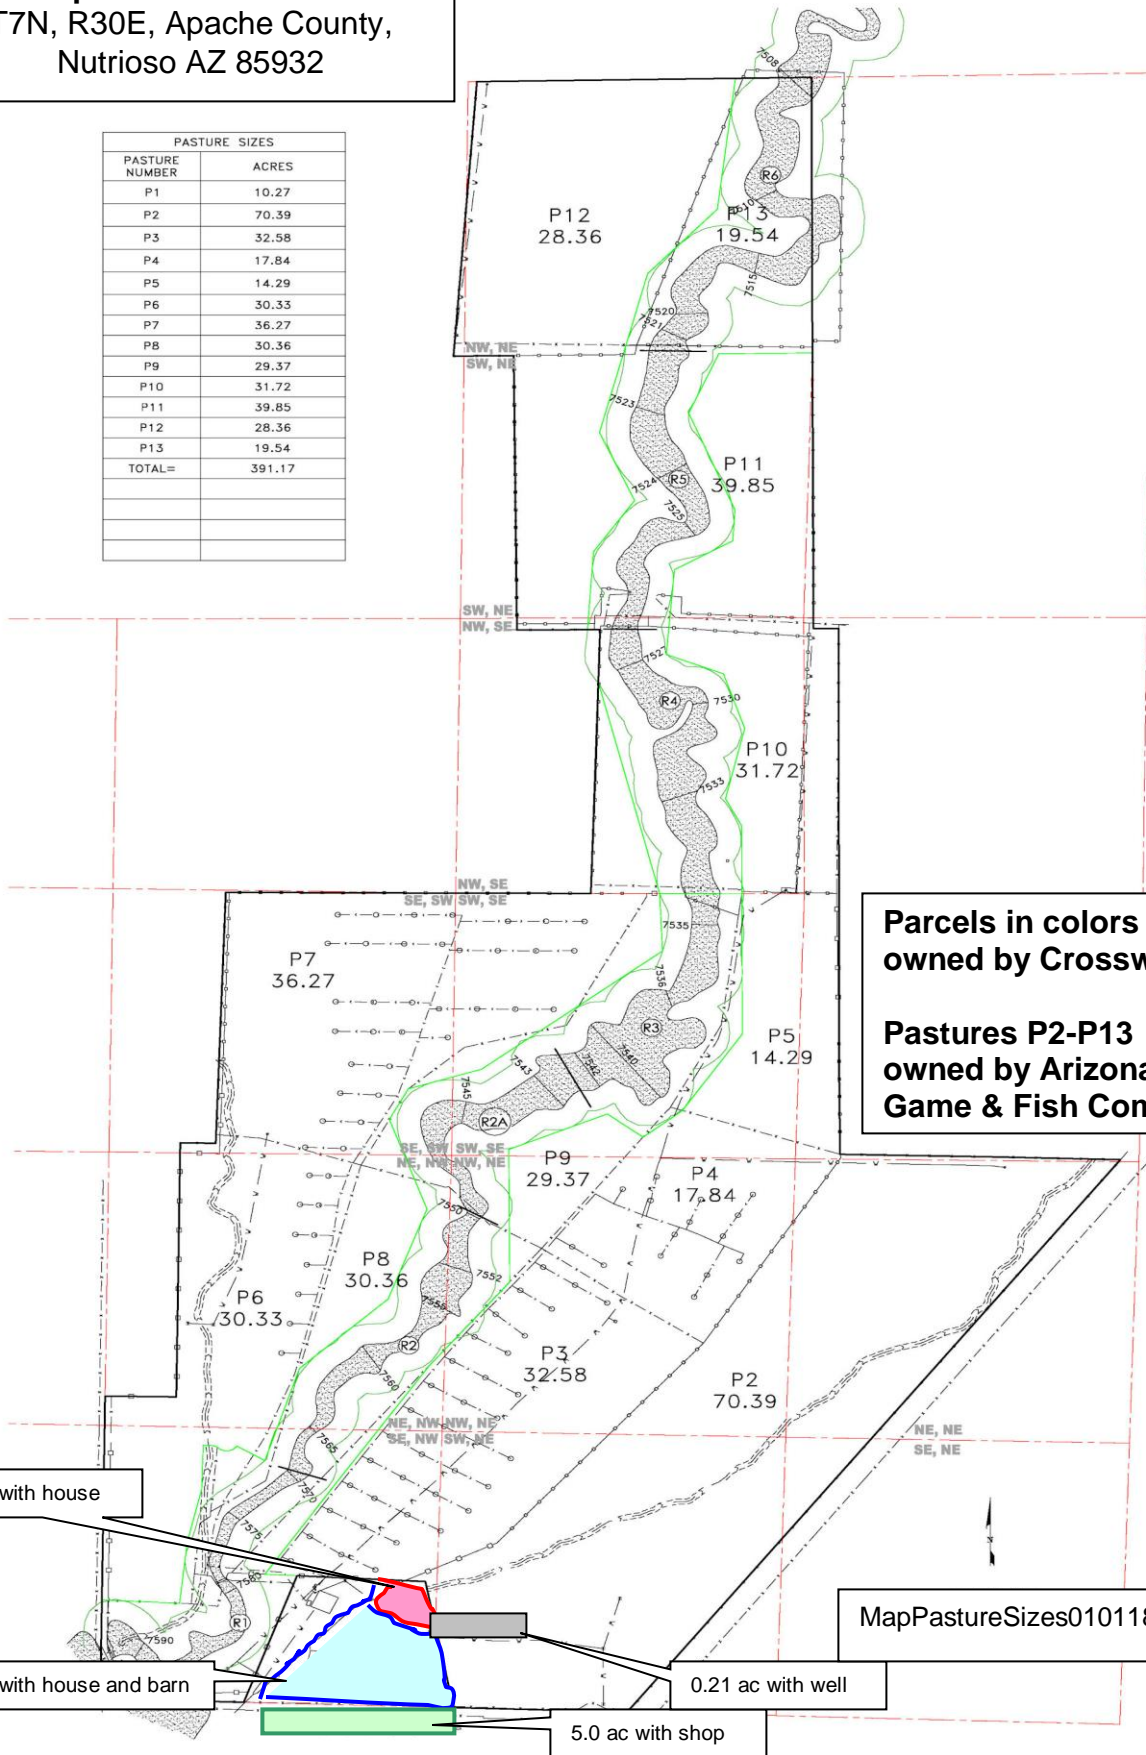

**Map of EC Bar Ranch**  
 T7N, R30E, Apache County,  
 Nutrioso AZ 85932

PASTURE SIZES	
PASTURE NUMBER	ACRES
P1	10.27
P2	70.39
P3	32.58
P4	17.84
P5	14.29
P6	30.33
P7	36.27
P8	30.36
P9	29.37
P10	31.72
P11	39.85
P12	28.36
P13	19.54
TOTAL=	391.17

**Parcels in colors  
 owned by Crosswhite**

**Pastures P2-P13  
 owned by Arizona  
 Game & Fish Com.**

1.02 ac with house

5.75 ac with house and barn

5.0 ac with shop

0.21 ac with well

MapPastureSizes010118.doc