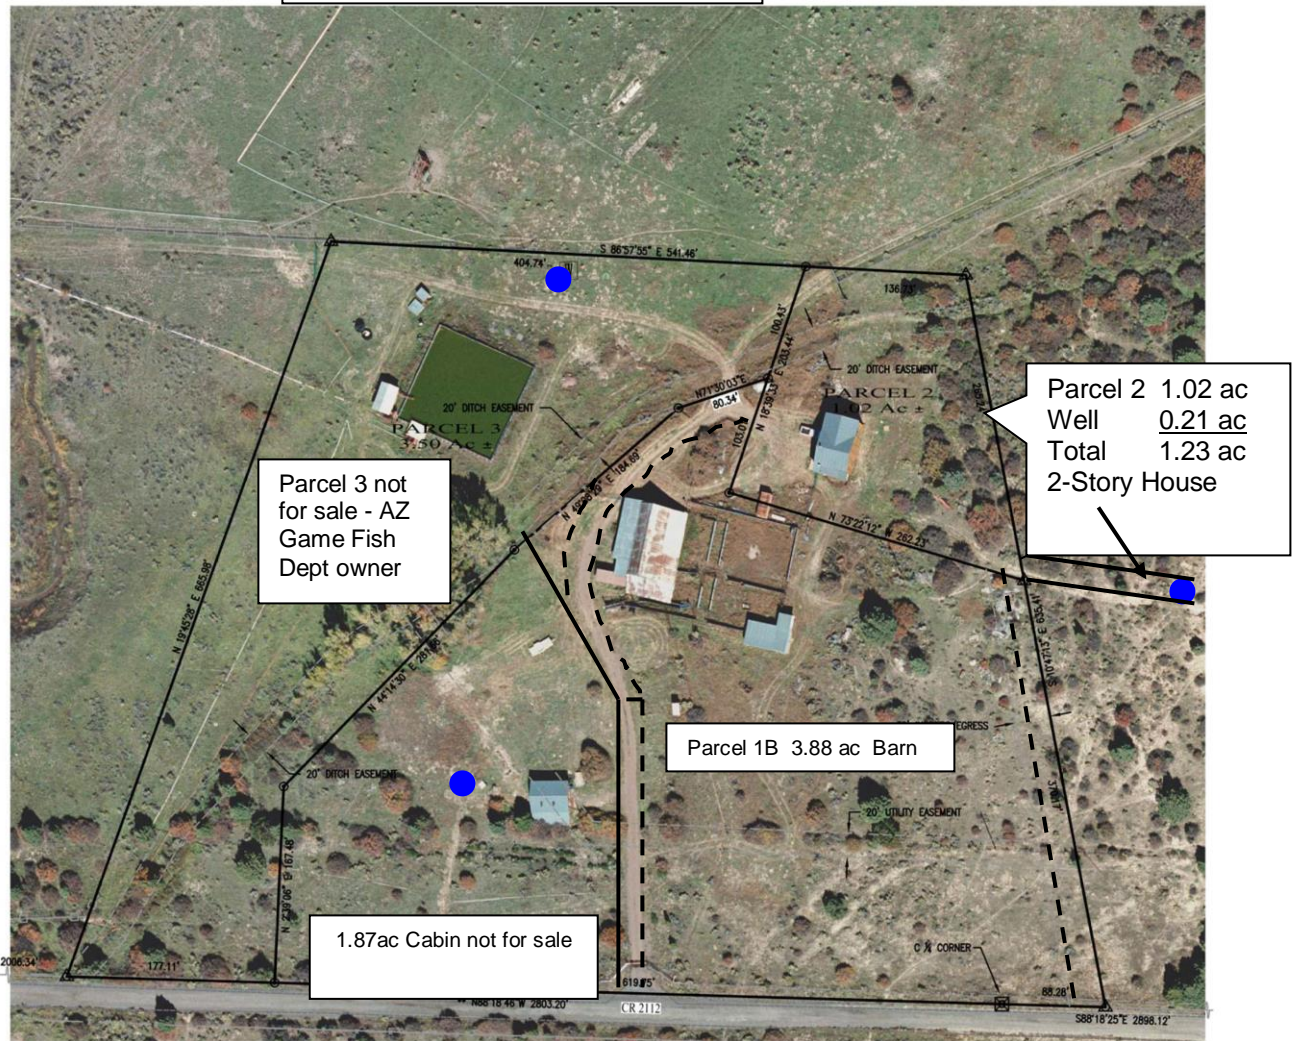

## Aerial Map: Parcels for Sale

### Parcels for sale at #20A Apache County Road 2112, Nutrioso, AZ 85932:

- Parcel 2 (APN 102-43-002G) - 1.02 acres with 2-story house and garage
- Well strip (APN 102-66-068) - 0.21 acres with water well
- Parcel 1B (APN 102-43-002K) – 3.88 acres with barn and corrals

- Water well
- Ingress/egress easements

Property lines, easements, and features are approximate for illustration only.